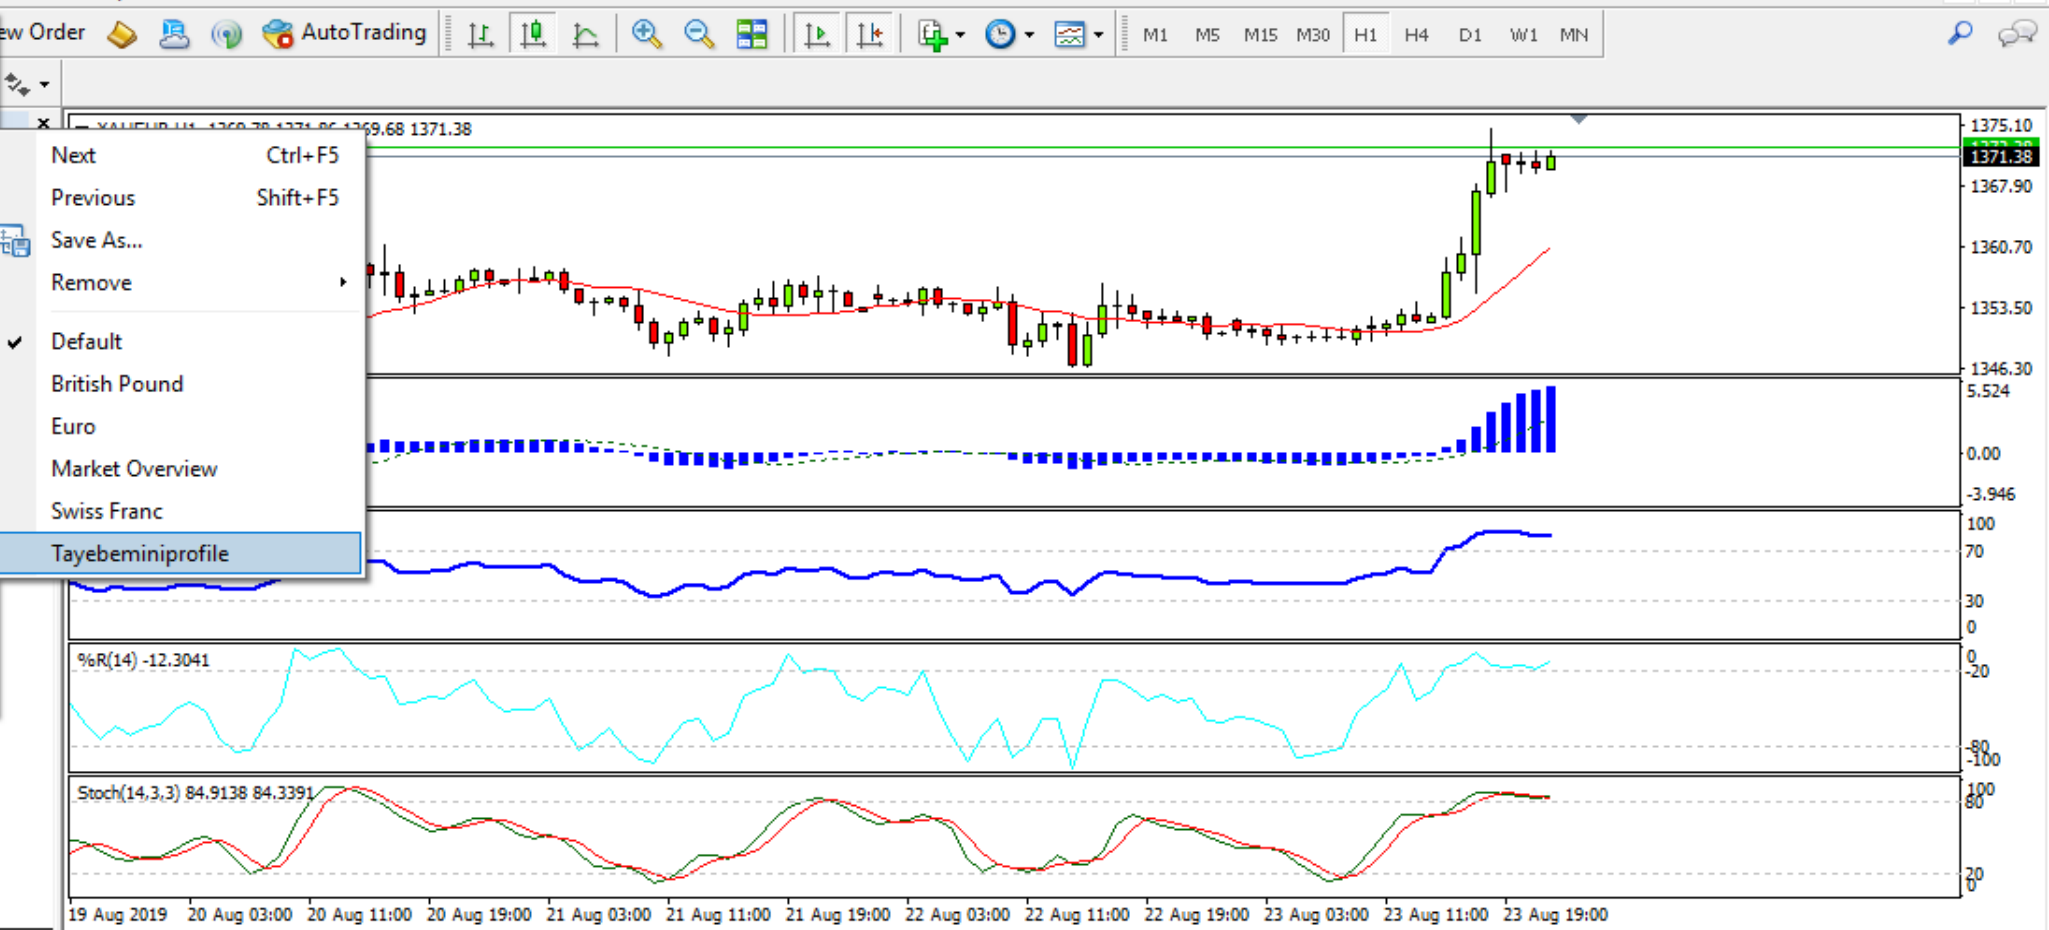

- New Chart
- Open Offline
- Open Deleted
- Profiles
 - Next Ctrl+F5
 - Previous Shift+F5
 - Save As... Ctrl+S
 - Remove
 - Default
 - British Pound
 - Euro
 - Market Overview
 - Swiss Franc
 - Tayebeminiprofile
- Close Ctrl+F4
- Save As Ctrl+S
- Save As Picture...
- Open Data Folder
- Open an Account
- Login to Trade Account
- Login to MQL5.community
- Print Setup...
- Print Preview
- Print... Ctrl+P
- Exit

Order /	Time	Type	Size	Symbol	Price	S / L	T / P	Price	Commission	Swap	Profit
Balance: 0.00 USD Equity: 0.00 Free margin: 0.00											0.00